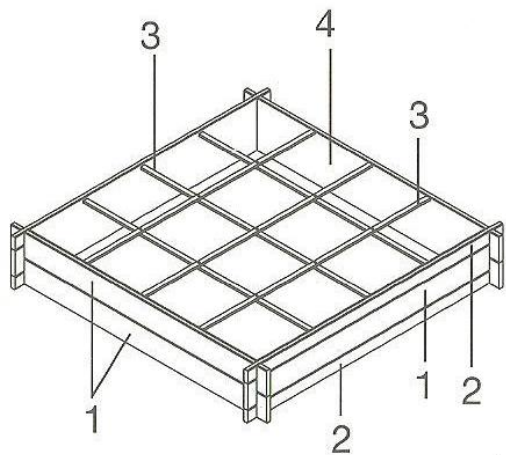

CARRE POTAGER 115x115x24 cm

1		21x120x1340mm	x6
2		21x60x1340mm	x4
3		10x21x1195mm	x6
4		1200x1200x240mm	x1